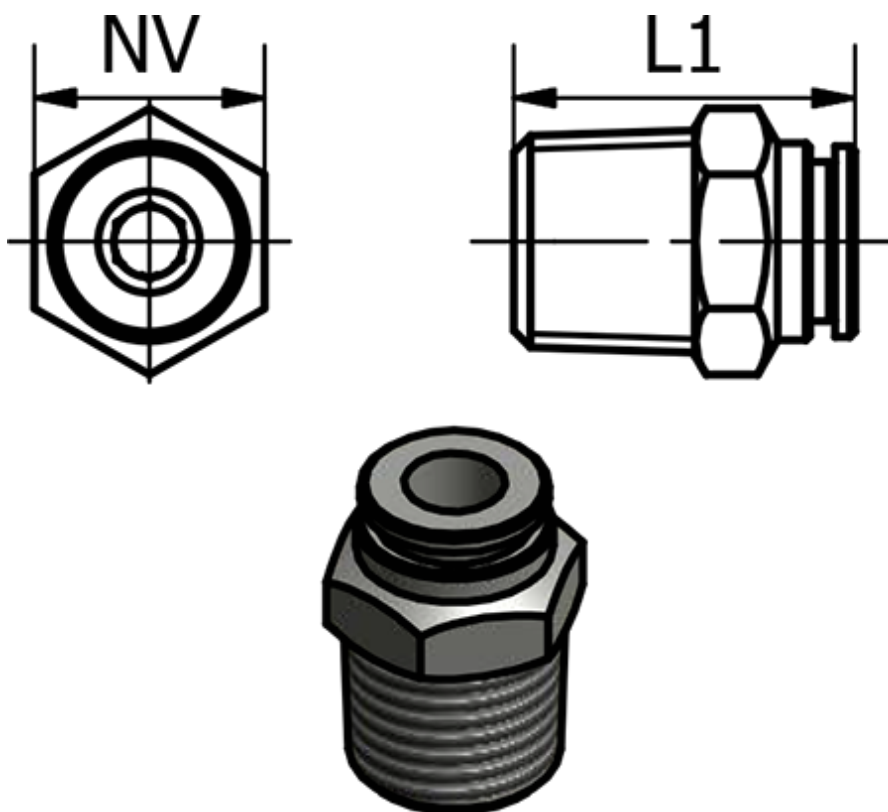

Article number: 5864503812ES

Description: Stainless steel, straight union 45.038-12 ES, $\varnothing 12$ - R 3/8"
conical thread

Measures

--
--
L1 = 27
NV = 18
SW = -